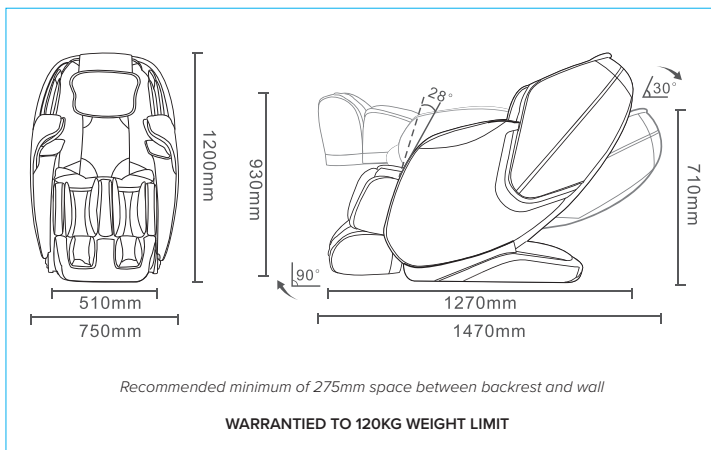

COLOURS AVAILABLE

STOCKED IN

PU FABRIC
(GREY/BLACK)

SPECIAL ORDER

PU FABRIC
(CREAM/TAN)

MEASUREMENTS

KEY FEATURES & BENEFITS

CONSTRUCTION	Powder coated iron frame and legs	The underlying frame is constructed from iron providing strength, stability and peace of mind with a 5 year structural warranty
UPHOLSTERY	Polyurethane Upholstery	Finished in sleek polyurethane upholstery the chair is textured, soft to touch and easy to keep clean
MASSAGE PROGRAMS	Six automatic massage programs plus manual controls	Six automatic massage programs plus optional manual controls mean the Juno has a mode to suit everyone from office workers to athletes
AIRBAGS	20 Airbags	Airbags at the shoulders, arms, calves and feet closely replicate the feel of an authentic hand massage
MASSAGE RAIL LENGTH	113cm SL track massage rail	The SL shape fits ergonomically with the human body - allowing the rollers to perform realistic massage techniques along the back, glutes & hamstrings
ZERO GRAVITY RECLINE	Zero gravity recline function	The zero gravity (horizontal) recline position enhances the massage experience by evenly distributing weight and creating a feeling of weightlessness
FOOT ROLLER MASSAGE	Adjustable speed foot rollers	Foot rollers for the soles and heels combine with the airbags to provide a relaxing full foot massage and relieve the stress of a long day
ARMREST STORAGE	Storage slots in both armrests	Storage slots in both armrests allow for holding the remote control on one side, and mobile phone on the other - keeping the essentials within arms reach